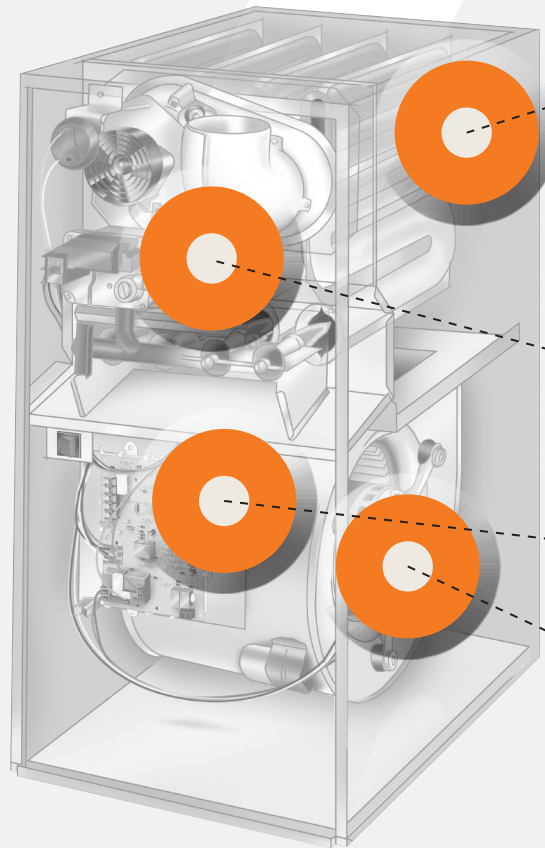

WHAT IS AFUE?

Like a car's mpg, AFUE (Annual Fuel Utilization Efficiency) is the measure of fuel efficiency for a furnace. It tells you what percentage of consumed heating fuel actually goes to heating your home. The higher the number the better, because when you waste fuel, you waste money.

Example: For each $1.00 of heating fuel that the Payne PG8JVB furnace uses, 80% (or $.80) of it is used to actually heat your home.