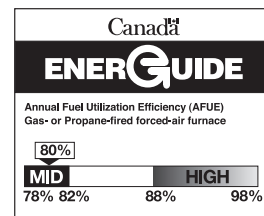

Visit our website at payne.com
©2018 Payne Heating and Cooling
P.O. Box 70 Indianapolis, IN 46206

Before purchasing this appliance, please read the important energy cost and efficiency information available from your dealer.
Manufacturer reserves the right to discontinue, or change, at any time, specifications or designs without notice and without incurring obligations.